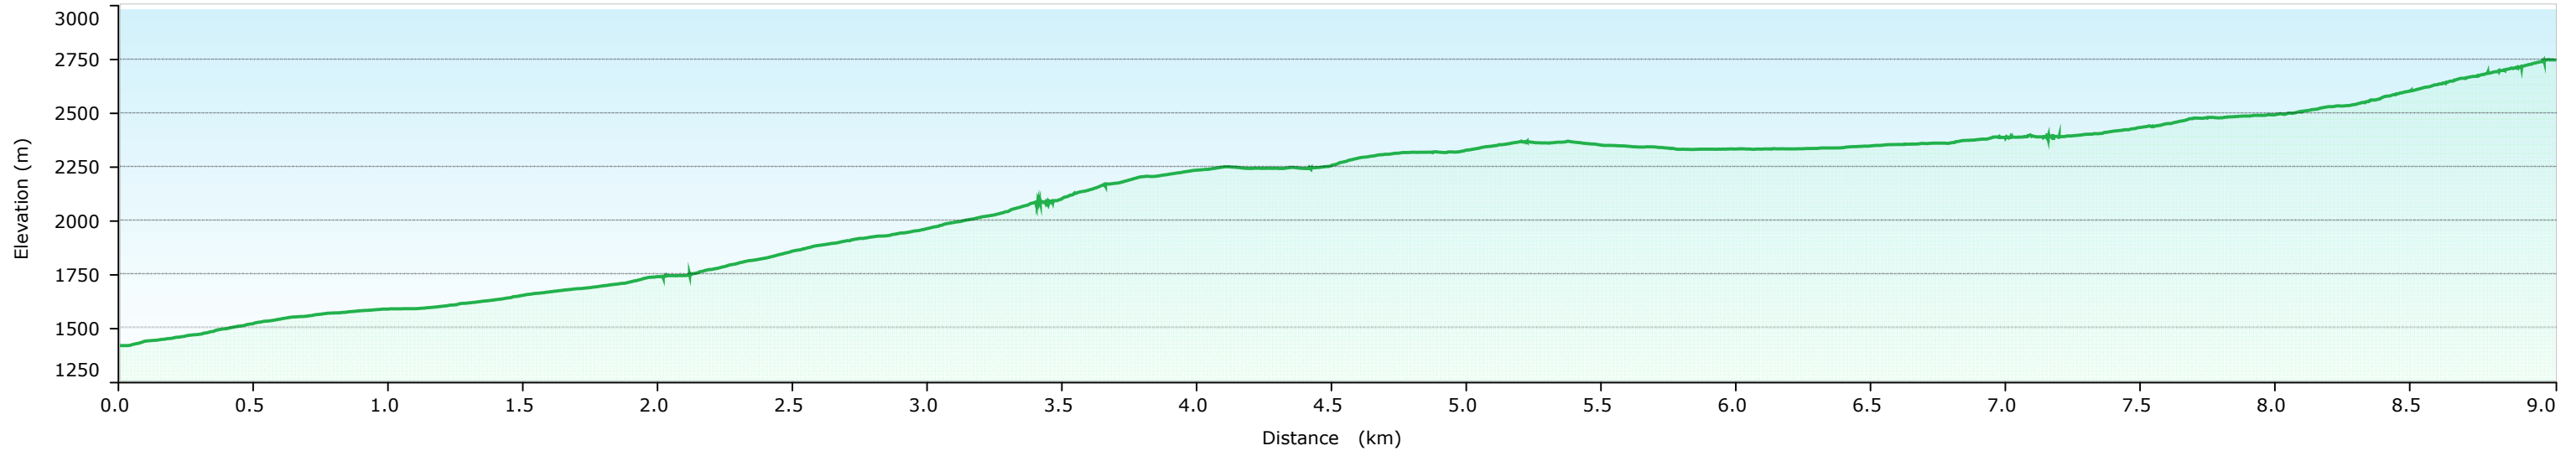

AdriaTOPO PRO
© Garmin Ltd. and Its Subsidiaries 2014
© Monoit d.o.o., Ljubljana, Slovenia 2014

KORAB

Graph

Statistics

Summary

Points: 1390 Distance: 9.0 km Area: 4.5 sq km

Time

Elapsed Time: 4:38:29 Moving Time: 3:12:36 Stopped Time: 1:25:53

Speed

Avg: 1.9 km/h Avg Moving: 2.8 km/h Min: 0 km/h Max: 10 km/h

Elevation

Min: 1415 m Max: 2752 m Ascent: 1399 m Descent: 67 m Grade: 8.4 °